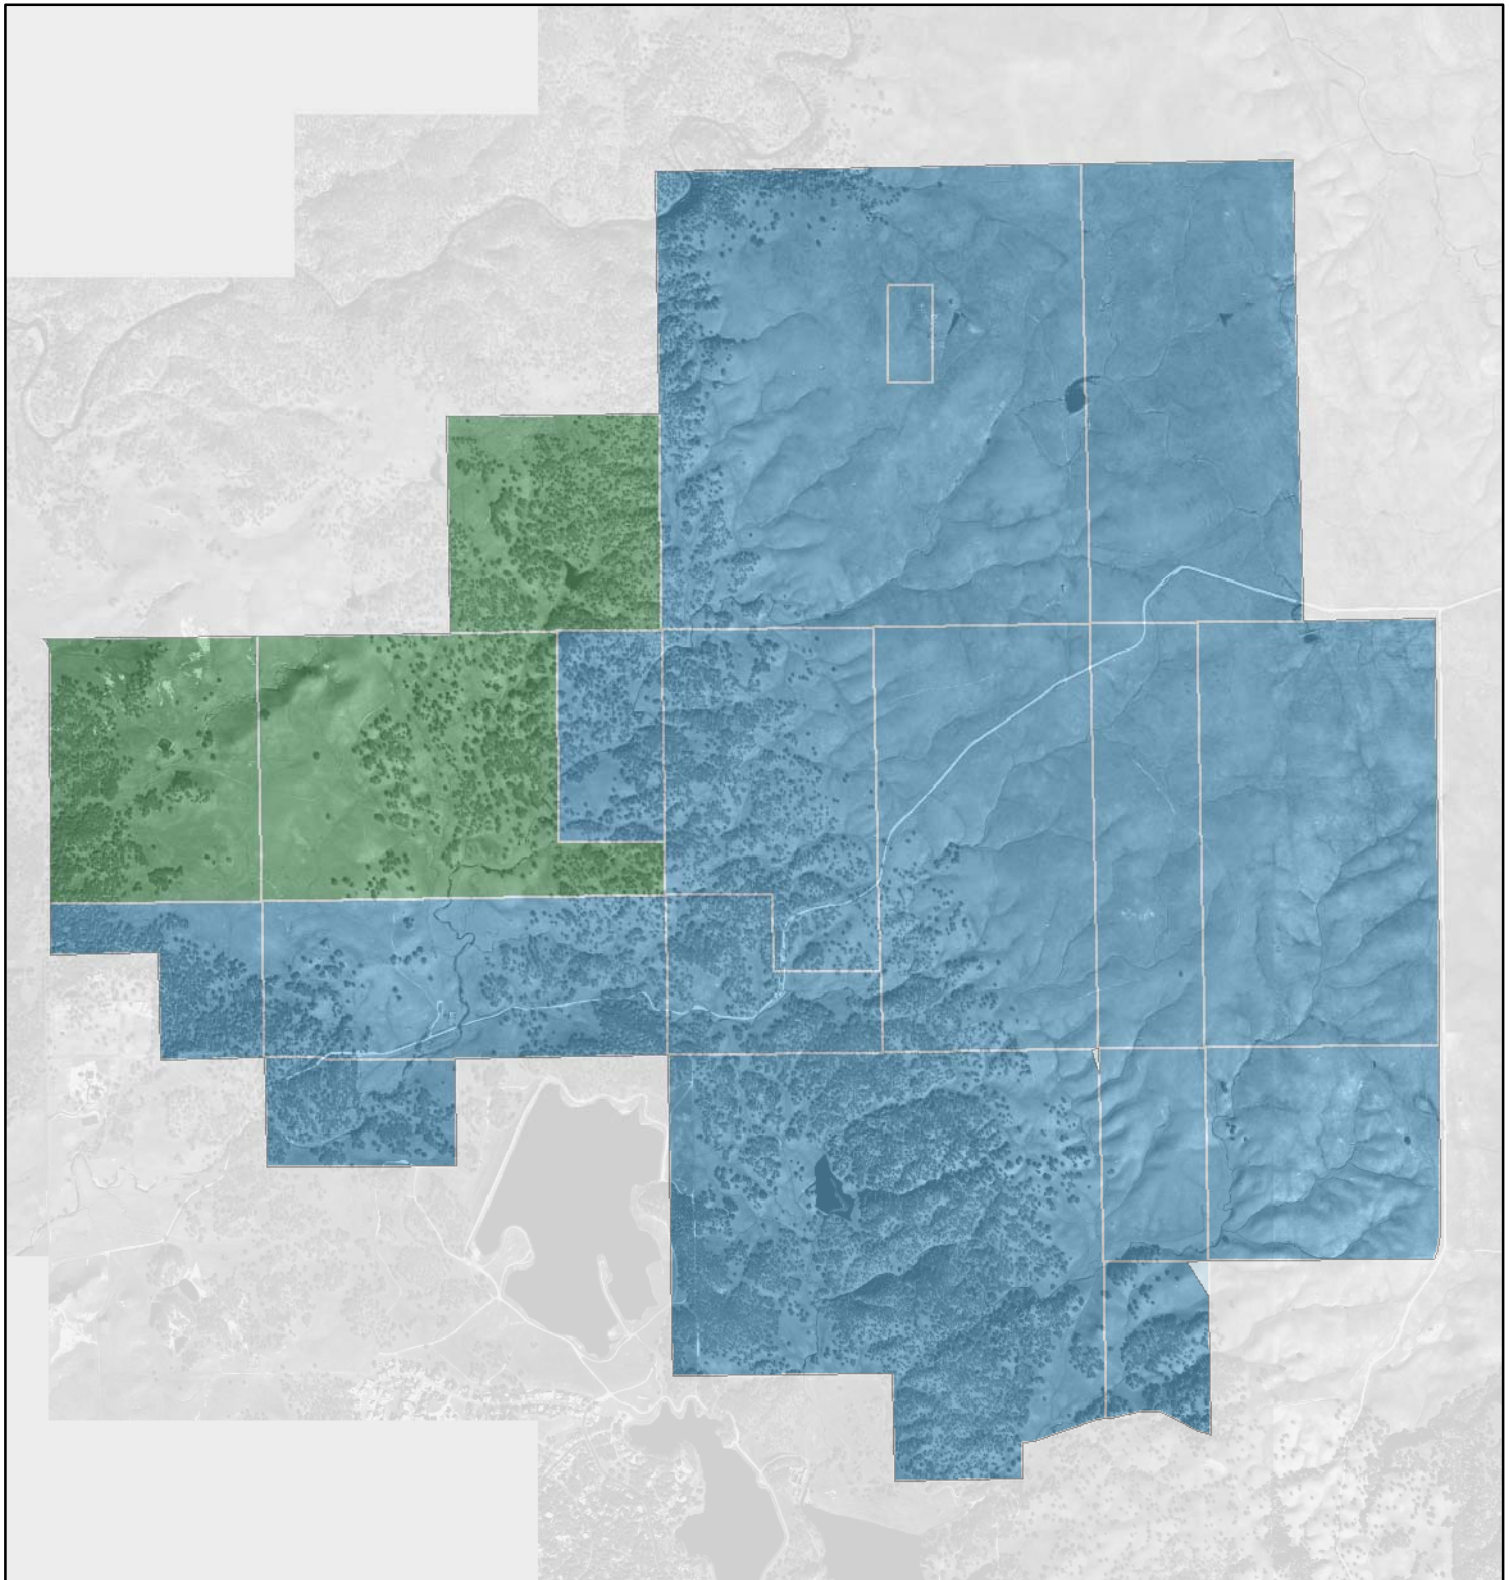

Figure 2.1 Deer Creek Hills Management Plan: Preserve Ownership Map

Listed Parcel Owner:

-  State of California Department of Parks and Recreation
-  Sacramento Valley Conservancy and County of Sacramento

Source:
County of Sacramento

Copyright, 2006 The Dangermond Group